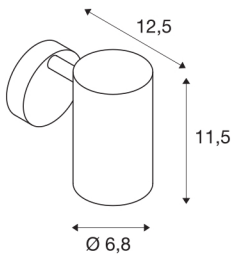

## ENOLA\_B

wall light, QPAR51, with switch, black, max. 50W

The ENOLA\_B wall and ceiling light comes in several colour variants and impresses with its elegant conical lamp shade and its puristic appearance for a wide range of accent lighting. The luminaire is made of aluminium and steel and, thanks to the GU10 socket, is suitable for both halogen and LED lamps. The luminaire is ready to be connected to a 230V supply.

## TECHNICAL DATA

|                           |                        |
|---------------------------|------------------------|
| Item no.:                 | 1000729                |
| Socket                    | GU10                   |
| Lamp                      | QPAR51                 |
| Number of sockets         | 1                      |
| Lamps included            | No                     |
| Primary nominal voltage   | 220-240V ~50/60Hz mA/V |
| Tilt range                | 90 °                   |
| Horizontal rotation range | 350 °                  |
| Width                     | 9 cm                   |
| Height                    | 11.4 cm                |
| Depth                     | 13 cm                  |
| Net weight                | 0.48 kg                |
| Gross weight              | 0.634 kg               |
| IP Code                   | IP 20                  |
| Safety class              | I                      |
| Assembly                  | Surface                |
| Assembly details          | Wall                   |
| Wattage                   | 50 W                   |
| Color                     | black                  |
| BIG WHITE Page            | 217                    |