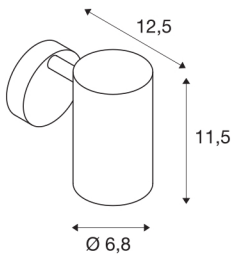

ENOLA_B

wall light, QPAR51, with switch, white, max. 50W

The ENOLA_B wall and ceiling light comes in several colour variants and impresses with its elegant conical lamp shade and its puristic appearance for a wide range of accent lighting. The luminaire is made of aluminium and steel and, thanks to the GU10 socket, is suitable for both halogen and LED lamps. The luminaire is ready to be connected to a 230V supply.

TECHNICAL DATA

Item no.:	1000730
Socket	GU10
Lamp	QPAR51
Number of sockets	1
Lamps included	No
Primary nominal voltage	220-240V ~50/60Hz mA/V
Tilt range	90 °
Horizontal rotation range	350 °
Width	9 cm
Height	11.4 cm
Depth	13 cm
Net weight	0.477 kg
Gross weight	0.631 kg
IP Code	IP 20
Safety class	I
Assembly	Surface
Assembly details	Wall
Wattage	50 W
Color	white
BIG WHITE Page	217