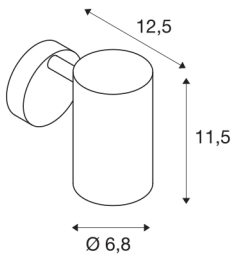

ENOLA_B

wall light, QPAR51, with switch, brass, max. 50W

The ENOLA_B wall and ceiling light comes in several colour variants and impresses with its elegant conical lamp shade and its puristic appearance for a wide range of accent lighting. The luminaire is made of aluminium and steel and, thanks to the GU10 socket, is suitable for both halogen and LED lamps. The luminaire is ready to be connected to a 230V supply.

TECHNICAL DATA

Item no.:	1000731
Socket	GU10
Lamp	QPAR51
Number of sockets	1
Lamps included	No
Primary nominal voltage	220-240V ~50/60Hz mA/V
Tilt range	90 °
Horizontal rotation range	350 °
Width	9 cm
Height	11.4 cm
Depth	13 cm
Net weight	0.471 kg
Gross weight	0.624 kg
IP Code	IP 20
Safety class	I
Assembly	Surface
Assembly details	Wall
Wattage	50 W
Color	gold
BIG WHITE Page	217