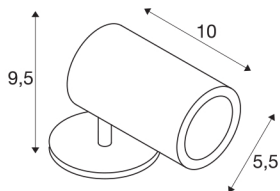

## HELIA

outdoor spot, LED, 3000K, 35°, anthracite, IP55

The HELIA LED pathway luminaire is equipped with an 8W high-voltage LED and emits a warm-white light colour. The luminaire is made of aluminium and is connected using the 3m supply cable with open cable ends directly to the 230V mains supply. Thanks to its IP55 protection class, the luminaire is suitable for outdoor use.

## TECHNICAL DATA

Item no.:	1000735
Number of different light outlets	1
Primary nominal voltage	220-240V ~50/60Hz mA/V
Secondary power / secondary voltage	500mA
Length	11.5 cm
Height	9.5 cm
Diameter	5.5 cm
Net weight	0.711 kg
Gross weight	0.958 kg
IP Code	IP 66
Safety class	I
Impact resistance class	IK04
Impact resistance	0,5 Joule
Assembly	Surface
Assembly details	Ceiling,Ground,Wall
Wattage	8 W
Lumen	440 lm
Colour temperature	3000 Kelvin
Beam angle	35 °
Color	anthracite
CRI	80
LXXBXX data	L70B50