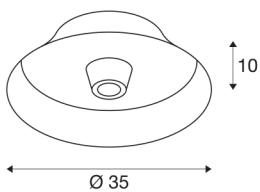

BATO 35 CW

Indoor surface-mounted wall and ceiling light, black, E27, max. 60W

The wall lights in the BATO family are available in two sizes and three colour variants. You can also choose between built-in LED light sources and an E27 socket. The range is completed with associated pendants lights and ceiling lights. The BATO is supplied ready for direct connection to a 230V mains power supply.

TECHNICAL DATA

Item no.:	1000746
Socket	E27
Number of sockets	1
Primary nominal voltage	220-240V ~50/60Hz mA/V
Height	10 cm
Diameter	35 cm
Net weight	1.013 kg
Gross weight	2.056 kg
IP Code	IP 20
Safety class	I
Assembly	Surface
Assembly details	Ceiling, Wall
Wattage	60 W
Color	black
BIG WHITE Page	333