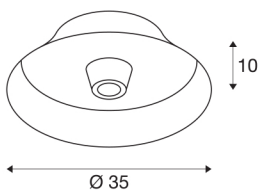

## BATO35 CW

Indoor surface-mounted wall and ceiling light, brass, E27, max. 60W

The wall lights in the BATO family are available in two sizes and three colour variants. You can also choose between built-in LED light sources and an E27 socket. The range is completed with associated pendants lights and ceiling lights. The BATO is supplied ready for direct connection to a 230V mains power supply.

## TECHNICAL DATA

Item no.:	1000748
Socket	E27
Number of sockets	1
Primary nominal voltage	220-240V ~50/60Hz mA/V
Height	10 cm
Diameter	35 cm
Net weight	1.027 kg
Gross weight	1.805 kg
IP Code	IP 20
Safety class	I
Assembly	Surface
Assembly details	Ceiling,Wall
Wattage	60 W
Color	brass
BIG WHITE Page	333