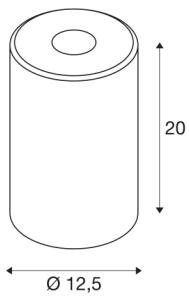

FENDA

glass light shade, smoked glass

FENDA glass cylinder, 12.5 cm diameter and 20 cm high, smoked-glass look.

TECHNICAL DATA

Item no.:	1000773
Height	20 cm
Diameter	12.5 cm
Net weight	0.399 kg
Gross weight	0.613 kg
IP Code	IP 20
Assembly	Mobile
Color	brown
BIG WHITE Page	154