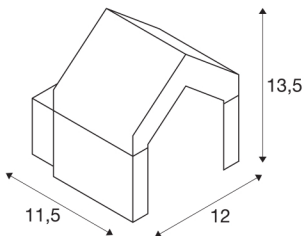

TECHNICAL DATA

Item no.:	1000797
Primary nominal voltage	220-240V ~50/60Hz mA/V
Width	12 cm
Height	13.5 cm
Depth	11.5 cm
Net weight	0.837 kg
Gross weight	1.008 kg
IP Code	IP 54
Safety class	I
Impact resistance class	IK02
Impact resistance	0,2 Joule
Assembly	Surface
Assembly details	Wall
Wattage	8 W
Lumen	330 lm
Colour temperature	3000 Kelvin
Color	anthracite
CRI	80
LXXBXX data	L70B50
Minimum ambient temperature	-20 °C
Maximum ambient temperature	45 °C
BIG WHITE Page	661