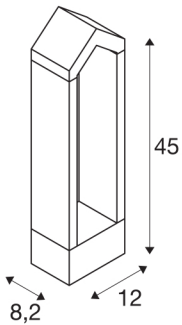

RASCALI 45 Pole

LED Outdoor floor stand, anthracite, 3000K

The RASCALI outdoor floor stand impresses with its unusual design and innovative LED light source. The luminaire is suitable for outdoor use because of its IP65 protection class. The range is completed with an appropriate wall light. The BONA is supplied ready for direct connection to a 230V mains power supply.

TECHNICAL DATA

| | |
|-----------------------------|------------------------|
| Item no.: | 1000799 |
| Primary nominal voltage | 220-240V ~50/60Hz mA/V |
| Length | 12 cm |
| Width | 8.2 cm |
| Height | 45 cm |
| Net weight | 2.215 kg |
| Gross weight | 2.542 kg |
| IP Code | IP 65 |
| Safety class | I |
| Impact resistance class | IK02 |
| Impact resistance | 0,2 Joule |
| Assembly | Surface |
| Assembly details | Ground |
| Wattage | 8 W |
| Lumen | 360 lm |
| Colour temperature | 3000 Kelvin |
| Color | anthracite |
| CRI | 90 |
| LXXBXX data | L70B50 |
| Minimum ambient temperature | -20 °C |
| Maximum ambient temperature | 45 °C |
| BIG WHITE Page | 579 |