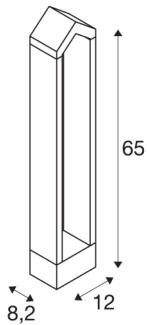

RASCALI 65 Pole

LED Outdoor floor stand, anthracite, 3000K

The RASCALI outdoor floor stand impresses with its unusual design and innovative LED light source. The luminaire is suitable for outdoor use because of its IP65 protection class. The range is completed with an appropriate wall light. The RASCALI is supplied ready for direct connection to 230V mains voltage supply.

TECHNICAL DATA

Item no.:	1000801
Primary nominal voltage	220-240V ~50/60Hz mA/V
Length	12 cm
Width	8.2 cm
Height	65 cm
Net weight	2.764 kg
Gross weight	3.212 kg
IP Code	IP 65
Safety class	I
Impact resistance class	IK02
Impact resistance	0,2 Joule
Assembly	Surface
Assembly details	Ground
Wattage	8 W
Lumen	360 lm
Colour temperature	3000 Kelvin
Color	anthracite
CRI	90
LXXBXX data	L70B50
Minimum ambient temperature	-20 °C
Maximum ambient temperature	45 °C
BIG WHITE Page	579