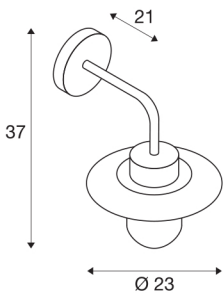

## MOLAT

outdoor wall light, E27, anthracite, max. 60W, IP44

The MOLAT wall light equipped with an E27 socket is made from painted aluminium and a pane of glass which covers the socket. The lamp head attached to the curved arm faces downwards. It is suitable for use outdoors thanks to its IP44 protection class. The electrical connection of the luminaire, which is available in anthracite, is made to the 230V mains power supply.

## TECHNICAL DATA

Item no.:	1000820
Socket	E27
Number of sockets	1
Primary nominal voltage	220-240V ~50/60Hz mA/V
Length	37 cm
Width	23 cm
Height	23 cm
Net weight	1.2 kg
Gross weight	1.721 kg
IP Code	IP 44
Safety class	I
Impact resistance class	IK02
Impact resistance	0,2 Joule
Assembly	Surface
Assembly details	Wall
Wattage	60 W
Color	anthracite
BIG WHITE Page	657