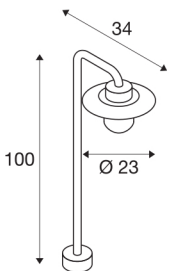

MOLAT POLE

Outdoor standing light, IP44, E27, anthracite, max. 60W

The MOLAT POLE floor stand, which is equipped with an E27 socket, is made from painted aluminium and glass which covers the built-in socket. The lamp head attached to the curved arm faces downwards. It is suitable for use outdoors thanks to its IP44 protection class. A wall light is also available to round off the range of outdoor lighting. The electrical connection of the luminaire, which is available in anthracite, is made to the 230V mains power supply.

TECHNICAL DATA

Item no.:	1000822
Socket	E27
Number of sockets	1
Primary nominal voltage	220-240V ~50/60Hz mA/V
Height	100 cm
Diameter	23 cm
Depth	34 cm
Net weight	2.274 kg
Gross weight	3.115 kg
IP Code	IP 44
Safety class	I
Impact resistance class	IK02
Impact resistance	0,2 Joule
Assembly	Surface
Assembly details	Ground
Wattage	60 W
Color	anthracite
BIG WHITE Page	552