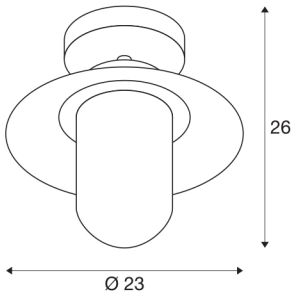

## MOLAT

outdoor ceiling light, E27, anthracite, max. 60W, IP44

The MOLAT ceiling light equipped with an E27 socket is made of painted aluminium and a pane of glass which covers the socket. The mounted lamp head is fixed and faces downwards. It is suitable for use outdoors thanks to its IP44 protection class. The electrical connection of the luminaire, which is available in anthracite, is made to the 230V mains power supply.

## TECHNICAL DATA

Item no.:	1000823
Socket	E27
Number of sockets	1
Primary nominal voltage	220-240V ~50/60Hz mA/V
Diameter	23 cm
Depth	26 cm
Net weight	1.004 kg
Gross weight	1.505 kg
IP Code	IP 44
Safety class	I
Impact resistance class	IK02
Impact resistance	0,2 Joule
Assembly	Surface
Assembly details	Ceiling
Wattage	60 W
Color	anthracite
BIG WHITE Page	677