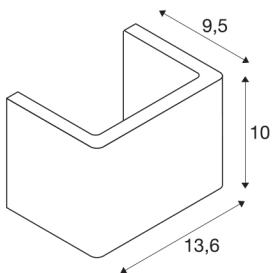

MANA

lamp shade, W/H/D 13,5/10/9,9 cm, plaster, white

FENDA lamp shade made from plaster, 136 mm in diameter and 100 mm high in white.

TECHNICAL DATA

Item no.:	1000824
Width	13.6 cm
Height	10 cm
Depth	9.5 cm
Net weight	0.674 kg
Gross weight	0.921 kg
IP Code	IP 20
Color	white
BIG WHITE Page	186