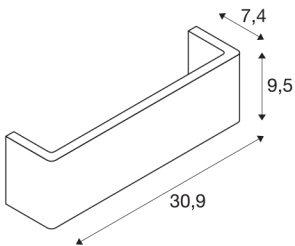

MANA

lamp shade W/H/D 30,9/9,5/7,4 cm, plaster, white

FENDA lamp shade made from plaster, 309 mm in diameter and 95 mm high in white.

TECHNICAL DATA

Item no.:	1000825
Width	30.9 cm
Height	9.5 cm
Depth	7.4 cm
Net weight	0.94 kg
Gross weight	1.437 kg
IP Code	IP 20
Color	white
BIG WHITE Page	187