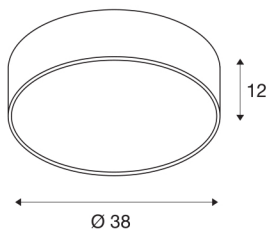

MEDO 40

ceiling light, LED, 3000K, black, 1-10V

The high-quality MEDO CL impresses with its clear design and the elegant synergy of the aluminium and glass materials that have been used. Thanks to having an integrated premium LED, it generates a bright and homogeneous light. The ceiling light can be converted into a pendant using a suspension kit, and is therefore also ideal for rooms with high ceilings. The built-in LED driver makes direct connection to a 120V to 240V mains supply possible.

TECHNICAL DATA

Item no.:	1000864
Primary nominal voltage	220-240V ~50/60Hz mA/V
Secondary power / secondary voltage	700mA
Height	12 cm
Diameter	38 cm
Net weight	1.345 kg
Gross weight	2.234 kg
IP Code	IP 20
Safety class	I
Assembly	Surface
Assembly details	Ceiling, Ceiling with Acc.
Dimmable	Yes
Dimming technology	1-10V
Wattage	28 W
Lumen	2450 lm
Colour temperature	3000 Kelvin
Beam angle	105 °
Color	black
CRI	80
UGR ≤	25
LXXBXX data	L70B50
Minimum ambient temperature	-20 °C