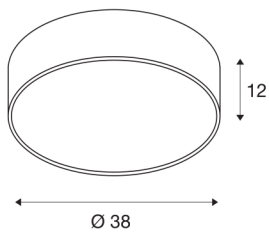

MEDO 40

ceiling light, LED, 3000K, white, 1-10V

The high-quality MEDO CL impresses with its clear design and the elegant synergy of the aluminium and glass materials that have been used. Thanks to having an integrated premium LED, it generates a bright and homogeneous light. The ceiling light can be converted into a pendant using a suspension kit, and is therefore also ideal for rooms with high ceilings. The built-in LED driver makes direct connection to a 120V to 240V mains supply possible.

TECHNICAL DATA

Item no.:	1000865
Primary nominal voltage	220-240V ~50/60Hz mA/V
Secondary power / secondary voltage	700mA
Height	12 cm
Diameter	38 cm
Net weight	1.339 kg
Gross weight	2.258 kg
IP Code	IP 20
Safety class	I
Assembly	Surface
Assembly details	Ceiling, Ceiling with Acc.
Dimmable	Yes
Dimming technology	1-10V
Wattage	28 W
Lumen	2450 lm
Colour temperature	3000 Kelvin
Beam angle	105 °
Color	white
CRI	80
UGR ≤	25
LXXBXX data	L70B50
Minimum ambient temperature	-20 °C