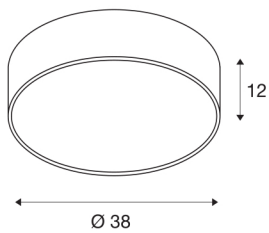

MEDO 40

ceiling light, LED, 3000K, silver-grey, 1-10V

The high-quality MEDO CL impresses with its clear design and the elegant synergy of the aluminium and glass materials that have been used. Thanks to having an integrated premium LED, it generates a bright and homogeneous light. The ceiling light can be converted into a pendant using a suspension kit, and is therefore also ideal for rooms with high ceilings. The built-in LED driver makes direct connection to a 120V to 240V mains supply possible.

TECHNICAL DATA

Item no.:	1000866
Primary nominal voltage	220-240V ~50/60Hz mA/V
Secondary power / secondary voltage	700mA
Height	12 cm
Diameter	38 cm
Net weight	1.401 kg
Gross weight	2.406 kg
IP Code	IP 20
Safety class	I
Assembly	Surface
Assembly details	Ceiling, Ceiling with Acc.
Dimmable	Yes
Dimming technology	1-10V
Wattage	28 W
Lumen	2450 lm
Colour temperature	3000 Kelvin
Beam angle	105 °
Color	grey
CRI	80
UGR ≤	25
LXXBXX data	L70B50
Minimum ambient temperature	-20 °C