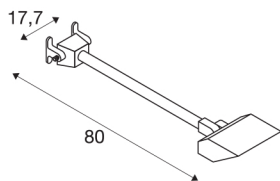

TODAY

outdoor display fitting, LED, 4000K, black, long, IP65

The powerful display fitting TODAY is made of painted aluminium which covers the built-in LED. The lamp head can be tilted and is mounted on a straight beam. With protection class IP65, it is suitable for outdoor use. The electrical connection of the luminaire, which comes in black, white and silver-grey, is made directly to the 230V mains power supply. This luminaire has a built-in, powerful 29W LED lamp.

TECHNICAL DATA

Item no.:	1000880
Primary nominal voltage	220-240V ~50/60Hz mA/V
Secondary power / secondary voltage	640mA
Width	17.7 cm
Height	23.2 cm
Depth	66.6 cm
Net weight	1.772 kg
Gross weight	2.147 kg
IP Code	IP 65
Safety class	I
Impact resistance class	IK02
Impact resistance	0,2 Joule
Assembly	Surface
Assembly details	Wall
Wattage	29 W
Lumen	2800 lm
Colour temperature	4000 Kelvin
Beam angle	140 °
Color	black
CRI	70
LXXBXX data	L70B50
BIG WHITE Page	665