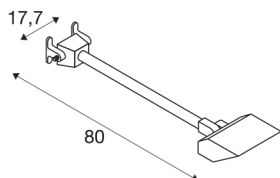

TODAY

outdoor display fitting, LED, 4000K, white, long, IP65

The powerful display fitting TODAY is made of painted aluminium which covers the built-in LED. The lamp head can be tilted and is mounted on a straight beam. With protection class IP65, it is suitable for outdoor use. The electrical connection of the luminaire, which comes in black, white and silver-grey, is made directly to the 230V mains power supply. This luminaire has a built-in, powerful 29W LED lamp.

TECHNICAL DATA

| | |
|-------------------------------------|------------------------|
| Item no.: | 1000881 |
| Primary nominal voltage | 220-240V ~50/60Hz mA/V |
| Secondary power / secondary voltage | 640mA |
| Width | 17.7 cm |
| Height | 23.2 cm |
| Depth | 66.6 cm |
| Net weight | 1.775 kg |
| Gross weight | 2.134 kg |
| IP Code | IP 65 |
| Safety class | I |
| Impact resistance class | IK02 |
| Impact resistance | 0,2 Joule |
| Assembly | Surface |
| Assembly details | Wall |
| Wattage | 29 W |
| Lumen | 2800 lm |
| Colour temperature | 4000 Kelvin |
| Beam angle | 140 ° |
| Color | white |
| CRI | 70 |
| LXXBXX data | L70B50 |
| BIG WHITE Page | 665 |