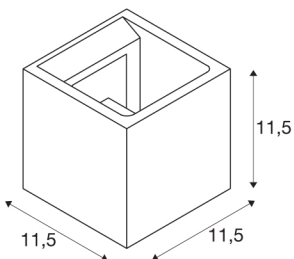

SOLID CUBE

wall light, QT14, grey, max. 25W

The SOLID CUBE concrete luminaire is a high-quality UP/DOWN wall light with a purist, clear design. The cubic design of the luminaire makes it suitable for modern furnishings. Prepared to take one G9 halogen or retrofit LED bulb, it is ready for direct connection to the 230V mains supply.

TECHNICAL DATA

Item no.:	1000910
Socket	G9
Lamp	QT14
Number of sockets	1
Lamps included	No
Primary nominal voltage	220-240V ~50/60Hz mA/V
Length	11.5 cm
Width	11.5 cm
Depth	11.5 cm
Net weight	1.176 kg
Gross weight	1.416 kg
IP Code	IP 20
Safety class	I
Assembly	Surface
Assembly details	Wall
Wattage	25 W
Color	grey
BIG WHITE Page	216