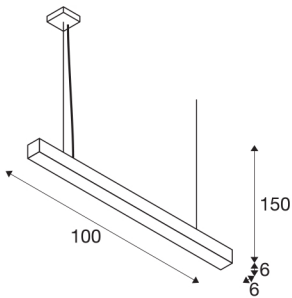

Q-LINE PD

LED indoor pendant, 1m, BAP, white, 3000K

The Q-LINE ceiling light is optionally available with a white, black, or silver-grey luminaire housing. It is also available with a pure white or warm white LED, and different dimensions. Its high luminance and UGR value of less than 10 make the Q-Line luminaire suitable for workstations. Thanks to the TRIAC dimmable LED driver, the luminaire can be directly connected to the 230 Volt mains voltage supply.

TECHNICAL DATA

Item no.:	1000926
Number of different light outlets	1
Primary nominal voltage	220-240V ~50/60Hz mA/V
Secondary power / secondary voltage	900mA
Length	100 cm
Pendant length	150 cm
Width	6 cm
Height	6 cm
Net weight	2.631 kg
Gross weight	3.146 kg
IP Code	IP 20
Safety class	I
Assembly	Surface
Assembly details	Ceiling
Dimmable	Yes
Dimming technology	trailing edge
Wattage	46 W
Lumen	2100 lm
Colour temperature	3000 Kelvin
Beam angle	30 °
Color	white
CRI	90