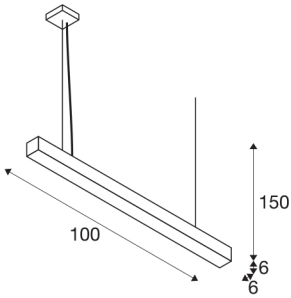

## Q-LINE PD

LED Indoor pendant light, 1m, BAP, black, 3000K

The Q-LINE ceiling light is optionally available with a white, black, or silver-grey luminaire housing. It is also available with a pure white or warm white LED, and different dimensions. Its high luminance and UGR value of less than 10 make the Q-Line luminaire suitable for workstations. Thanks to the TRIAC dimmable LED driver, the luminaire can be directly connected to the 230 Volt mains voltage supply.

## TECHNICAL DATA

Item no.:	1000927
Number of different light outlets	1
Primary nominal voltage	220-240V ~50/60Hz mA/V
Secondary power / secondary voltage	900mA
Length	100 cm
Pendant length	150 cm
Width	6 cm
Height	6 cm
Net weight	2.599 kg
Gross weight	3.145 kg
IP Code	IP 20
Safety class	I
Assembly	Surface
Assembly details	Ceiling
Dimmable	Yes
Dimming technology	trailing edge
Wattage	46 W
Lumen	2100 lm
Colour temperature	3000 Kelvin
Beam angle	30 °
Color	black
CRI	90