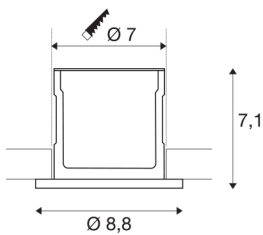

KAMUELA

fire protection recessed ceiling light, LED, 3000K, black, 38°, dimmable, IP65

The KAMUELA ECO LED recessed fitting is equipped with an integrated premium LED. The recessed light is made of aluminium and plastic and is fitted with a warm-white LED. The fire-resistant recessed fitting series is fire-resistant for at least 90 minutes. An appropriate dimmable constant current driver is integrated for operating the recessed fitting, and is therefore suitable for direct connection to 230 Volts. This luminaire contains built-in LED lamps and is available with different housing colours.

TECHNICAL DATA

Item no.:	1001015
Primary nominal voltage	220-240V ~50Hz mA/V
Height	7.1 cm
Diameter	8.8 cm
Installation diameter	7 cm
Installation depth	7.1 cm
Net weight	0.264 kg
Gross weight	0.312 kg
IP Code	IP 65
Safety class	II
Impact resistance class	IK02
Impact resistance	0,2 Joule
Assembly	Recessed
Assembly details	Ceiling
Dimmable	Yes
Dimming technology	Leading edge, trailing edge
Wattage	6 W
Lumen	500 lm
Colour temperature	3000 Kelvin
Beam angle	38 °
Color	black
CRI	84