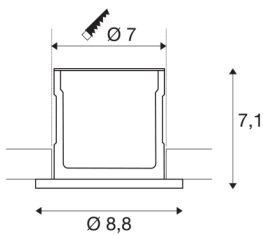

KAMUELA

fire protection recessed ceiling light, LED, 3000K, white, 38°, dimmable, IP65

The KAMUELA ECO LED recessed fitting is equipped with an integrated premium LED. The recessed light is made of aluminium and plastic and is fitted with a warm-white LED. The fire-resistant recessed fitting series is fire-resistant for at least 90 minutes. An appropriate dimmable constant current driver is integrated for operating the recessed fitting, and is therefore suitable for direct connection to 230 Volts. This luminaire contains built-in LED lamps and is available with different housing colours.

TECHNICAL DATA

Item no.:	1001016
Primary nominal voltage	220-240V ~50Hz mA/V
Height	7.1 cm
Diameter	8.8 cm
Installation diameter	7 cm
Installation depth	7.1 cm
Net weight	0.257 kg
Gross weight	0.306 kg
IP Code	IP 65
Safety class	II
Impact resistance class	IK02
Impact resistance	0,2 Joule
Assembly	Recessed
Assembly details	Ceiling
Dimmable	Yes
Dimming technology	Leading edge, trailing edge
Wattage	6 W
Lumen	500 lm
Colour temperature	3000 Kelvin
Beam angle	38 °
Color	white
CRI	84