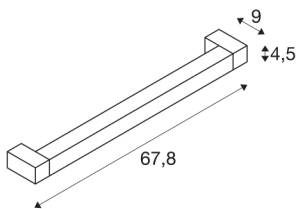

LONG GRILL

wall and ceiling lights, LED, 3000K, white

The LONG GRILL LED wall and ceiling light is a professional luminaire for surface mounting. There is an LED with 20W within its rectangular frame. It is the rotating element that makes this luminaire so special. The lamp unit can be rotated by 180°. This luminaire is ready to be directly connected to the 230V mains supply. This luminaire contains built-in LED lamps.

TECHNICAL DATA

Item no.:	1001019
Number of different light outlets	1
Primary nominal voltage	220-240V ~50/60Hz mA/V
Secondary power / secondary voltage	700mA
Length	67.8 cm
Width	9 cm
Height	4.5 cm
Net weight	1.347 kg
Gross weight	1.638 kg
IP Code	IP 20
Safety class	I
Assembly	Surface
Assembly details	Ceiling,Wall
Wattage	20 W
Lumen	1600 lm
Colour temperature	3000 Kelvin
Beam angle	110 °
Color	white
CRI	80
LXXBXX data	L70B50
BIG WHITE Page	336