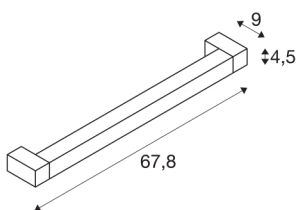

LONG GRILL

wall and ceiling lights, LED, 3000K, black

The LONG GRILL LED wall and ceiling light is a professional luminaire for surface mounting. There is an LED with 20W within its rectangular frame. It is the rotating element that makes this luminaire so special. The lamp unit can be rotated by 180°. This luminaire is ready to be directly connected to the 230V mains supply. This luminaire contains built-in LED lamps.

TECHNICAL DATA

Item no.:	1001020
Number of different light outlets	1
Primary nominal voltage	220-240V ~50/60Hz mA/V
Secondary power / secondary voltage	700mA
Length	67.8 cm
Width	9 cm
Height	4.5 cm
Net weight	1.351 kg
Gross weight	1.642 kg
IP Code	IP 20
Safety class	I
Assembly	Surface
Assembly details	Ceiling, Wall
Wattage	20 W
Lumen	1600 lm
Colour temperature	3000 Kelvin
Beam angle	110 °
Color	black
CRI	80
LXXBXX data	L70B50
BIG WHITE Page	336