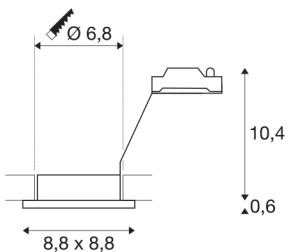

DOLIX OUT QPAR51

square, white

The DOLIX OUT high-voltage recessed ceiling light is made from aluminium and is equipped with a glass for protection against splashing water. Rated IP44 it can be used outdoors or in damp areas. Thanks to the already incorporated GU10 high-voltage socket, the DOLIX OUT recessed ceiling light is ready for direct connection to 230V mains supply.

TECHNICAL DATA

Item no.:	1001169
Socket	GU10
Lamp	QPAR51
Number of sockets	1
Lamps included	No
Primary nominal voltage	220-240V ~50/60Hz mA/V
Length	8.8 cm
Width	8.8 cm
Height	11 cm
Installation diameter	6.8 cm
Installation depth	11 cm
Net weight	0.204 kg
Gross weight	0.238 kg
IP Code	IP 65
Safety class	II
Impact resistance class	IK02
Impact resistance	0,2 Joule
Assembly	Recessed
Assembly details	Ceiling
Wattage	50 W
Color	white
BIG WHITE Page	713