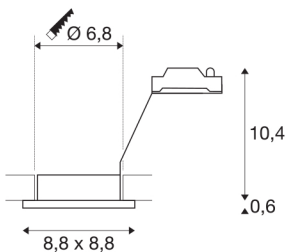

## DOLIX OUT QPAR51

square, silver-grey

The DOLIX OUT high-voltage recessed ceiling light is made from aluminium and is equipped with a glass for protection against splashing water. Rated IP44 it can be used outdoors or in damp areas. Thanks to the already incorporated GU10 high-voltage socket, the DOLIX OUT recessed ceiling light is ready for direct connection to 230V mains supply.

## TECHNICAL DATA

Item no.:	1001171
Socket	GU10
Lamp	QPAR51
Number of sockets	1
Lamps included	No
Primary nominal voltage	220-240V ~50/60Hz mA/V
Length	8.8 cm
Width	8.8 cm
Height	11 cm
Installation diameter	6.8 cm
Installation depth	11 cm
Net weight	0.197 kg
Gross weight	0.231 kg
IP Code	IP 65
Safety class	II
Impact resistance class	IK02
Impact resistance	0,2 Joule
Assembly	Recessed
Assembly details	Ceiling
Wattage	50 W
Color	grey
BIG WHITE Page	713