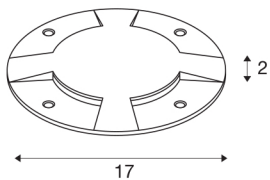

BIG PLOT cover

4 outlets, stainless steel 316

Strong effect and orientation lighting is made possible by the LED PLOT module. Together with this BIG PLOT cover made of 316 stainless steel, extraordinary lighting effects can be created. In stainless steel, the decorative component convinces with its high quality. At the same time, it is optimally protected thanks to protection class IP 20.

TECHNICAL DATA

Item no.:	1001255
Height	2 cm
Diameter	17 cm
Net weight	0.849 kg
Gross weight	0.968 kg
IP Code	IP 20
Assembly	Surface
Assembly details	Ground
Color	stainless steel
BIG WHITE Page	728