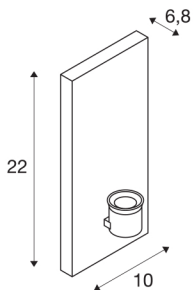

## FENDA Basis

WL, Indoor surface-mounted wall light, E27, max. 40-W, white

The FENDA Base from our MIX & MATCH System enables individual combinations with our variously coloured FENDA Lamp Shades. With its built-in E27 holder, the luminaire is suitable for LEDs and energy saving lamps.

## TECHNICAL DATA

Item no.:	1001272
Socket	E27
Number of sockets	1
Primary nominal voltage	220-240V ~50/60Hz mA/V
Width	10 cm
Height	22 cm
Depth	6.8 cm
Net weight	0.463 kg
Gross weight	0.622 kg
IP Code	IP 20
Safety class	I
Assembly	Surface
Assembly details	Wall
Wattage	40 W
Color	white
BIG WHITE Page	218