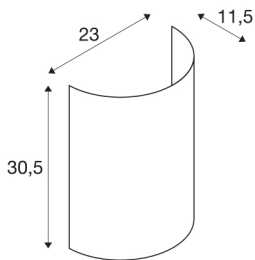

FENDA half shade

black

FENDA light shade in modern colours for the FENDA Basis wall light 1001272

TECHNICAL DATA

Item no.:	1001273
Width	23 cm
Height	30.5 cm
Depth	11.5 cm
Net weight	0.232 kg
Gross weight	0.503 kg
IP Code	IP 20
Assembly	Surface
Assembly details	Wall with Acc.
Color	black
BIG WHITE Page	218