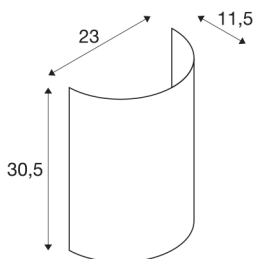

FENDA half shade

black/copper

FENDA light shade in modern colours for the FENDA Basis wall light 1001272

TECHNICAL DATA

Item no.:	1001274
Width	23 cm
Height	30.5 cm
Depth	11.5 cm
Net weight	0.228 kg
Gross weight	0.517 kg
IP Code	IP 20
Assembly	Surface
Assembly details	Wall with Acc.
Color	copper
BIG WHITE Page	218