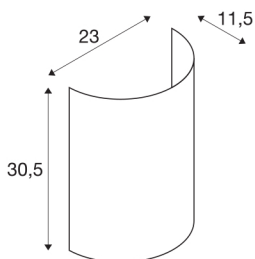

## TECHNICAL DATA

Item no.:	1001275
Width	23 cm
Height	30.5 cm
Depth	11.5 cm
Net weight	0.242 kg
Gross weight	0.503 kg
IP Code	IP 20
Assembly	Surface
Assembly details	Wall with Acc.
Color	white
BIG WHITE Page	218