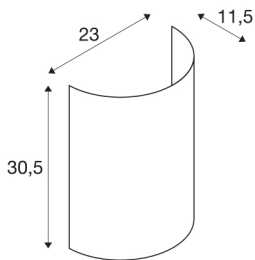

FENDA half shade

beige

FENDA light shade in modern colours for the FENDA Basis wall light 1001272

TECHNICAL DATA

Item no.:	1001276
Width	23 cm
Height	30.5 cm
Depth	11.5 cm
Net weight	0.246 kg
Gross weight	0.55 kg
IP Code	IP 20
Assembly	Surface
Assembly details	Wall with Acc.
Color	beige
BIG WHITE Page	218