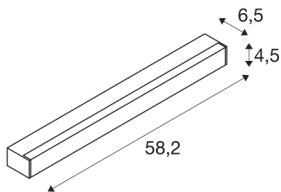

SIGHT LED

wall and ceiling light, with switch, 600mm, black

The modern SIGHT wall and ceiling light is made for surface mounting or busbar. The low glare and the luminous flux of 1490 lumens make the ceiling/wall-mounted light the optimal basic lighting solution. The light made of aluminium and acrylic in the colour black cuts a professional figure everywhere. In addition, SIGHT LED is also extremely sustainable with its LED lifespan of 30,000 hours. Experience light with SLV – your reliable partner for all kinds of indoor lights for 40 years.

TECHNICAL DATA

Item no.:	1001283
Number of different light outlets	1
Primary nominal voltage	220-240V ~50/60Hz mA/V
Secondary power / secondary voltage	700mA
Length	58.2 cm
Width	4.5 cm
Height	6.5 cm
Net weight	1.152 kg
Gross weight	1.409 kg
IP Code	IP 20
Safety class	I
Assembly	Surface
Assembly details	Ceiling,Wall
Wattage	20 W
Lumen	1490 lm
Colour temperature	3000 Kelvin
Beam angle	120 °
Color	black
CRI	80
UGR ≤	28
LXXBXX data	L70B50
BIG WHITE Page	337