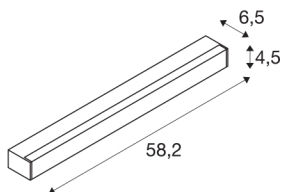

SIGHT LED

wall and ceiling light, with switch, 600mm, white

The modern SIGHT wall and ceiling light is made for surface mounting or busbar. The powerful luminous flux of 1490 lumens and the low glare are just some of the arguments that make the ceiling/wall-mounted light the ideal basic lighting solution. In white, the light made of aluminium and acrylic cuts a professional figure everywhere. With its LED lifespan of 30,000 hours, SIGHT is also extremely sustainable. Experience light with SLV – your reliable partner for all kinds of indoor lights for 40 years.

TECHNICAL DATA

Item no.:	1001284
Number of different light outlets	1
Primary nominal voltage	220-240V ~50/60Hz mA/V
Secondary power / secondary voltage	700mA
Length	58.2 cm
Width	4.5 cm
Height	6.5 cm
Net weight	1.14 kg
Gross weight	1.4 kg
IP Code	IP 20
Safety class	I
Assembly	Surface
Assembly details	Ceiling, Wall
Wattage	20 W
Lumen	1490 lm
Colour temperature	3000 Kelvin
Beam angle	120 °
Color	white
CRI	80
UGR ≤	28
LXXBXX data	L70B50
BIG WHITE Page	337