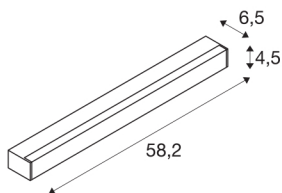

SIGHT LED

wall and ceiling light, with switch, 600mm, silver

The modern SIGHT wall and ceiling light is made for surface mounting or busbar. The low glare and the luminous flux of 1490 lumens make the ceiling/wall-mounted light the optimal basic lighting solution. In grey, the light made of aluminium and acrylic cuts a professional figure everywhere. In addition, SIGHT LED is also extremely sustainable with its LED lifespan of 30,000 hours. When will you test out the benefits of SLV's impressive indoor lights?

TECHNICAL DATA

Item no.:	1001285
Number of different light outlets	1
Primary nominal voltage	220-240V ~50/60Hz mA/V
Secondary power / secondary voltage	700mA
Length	58.2 cm
Width	4.5 cm
Height	6.5 cm
Net weight	1.178 kg
Gross weight	1.41 kg
IP Code	IP 20
Safety class	I
Assembly	Surface
Assembly details	Ceiling,Wall
Wattage	20 W
Lumen	1490 lm
Colour temperature	3000 Kelvin
Beam angle	120 °
Color	grey
CRI	80
UGR ≤	28
LXXBXX data	L70B50
BIG WHITE Page	337