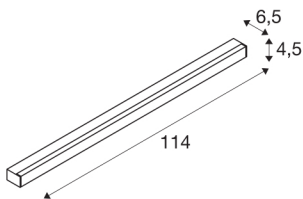

SIGHT LED

wall and ceiling light, 1150mm, white

SIGHT is the modern wall and ceiling light for surface mounting or busbar. The strong luminous flux of 3100 lumens and the low glare make the ceiling/wall-mounted light an efficient basic lighting solution in offices or shops. The light made of aluminium and acrylic in the colour white cuts a professional figure everywhere. With its lifespan of 30,000 hours, the LED is also extremely sustainable. Experience light with SLV – your reliable partner for all kinds of indoor lights for 40 years.

TECHNICAL DATA

Item no.:	1001287
Number of different light outlets	1
Primary nominal voltage	220-240V ~50/60Hz mA/V
Secondary power / secondary voltage	700mA
Length	114 cm
Width	4.5 cm
Height	6.5 cm
Net weight	1.939 kg
Gross weight	2.284 kg
IP Code	IP 20
Safety class	I
Assembly	Surface
Assembly details	Ceiling,Wall
Wattage	38 W
Lumen	3100 lm
Colour temperature	3000 Kelvin
Beam angle	120 °
Color	white
CRI	80
UGR ≤	28
LXXBXX data	L70B50
BIG WHITE Page	337