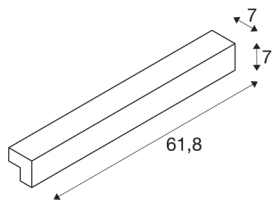

## L-LINE 60 LED

wall and ceiling light, IP44, 3000K, 820lm, silver

The L-LINE 60 wall and ceiling light is fitted with a warm-white LED module and, thanks to its 1500 lm of LED power, is the ultimate LED solution for primary room lighting. The smooth and elegant L-LINE LED is available in white, silver-grey and grey colour versions. Thanks to the integrated LED driver, the luminaire can be connected directly to the 230V mains supply.

## TECHNICAL DATA

Item no.:	1001300
Primary nominal voltage	220-240V ~50/60Hz mA/V
Secondary power / secondary voltage	350mA
Width	61.8 cm
Height	7 cm
Depth	7 cm
Net weight	1.106 kg
Gross weight	1.472 kg
IP Code	IP 44
Safety class	I
Assembly	Surface
Assembly details	Wall
Wattage	10 W
Lumen	820 lm
Colour temperature	3000 Kelvin
Beam angle	120 °
Color	silver
CRI	80
LXXBXX data	L70B50
BIG WHITE Page	242