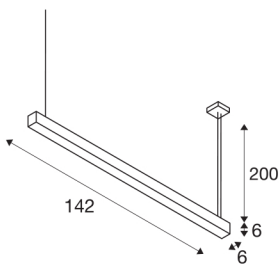

Q-LINE DALI SINGLE LED

pendant, dimmable, 1500mm, white

The Q-LINE DALI wall light is available with a choice of a white, back, or silver-grey luminaire housing. A diffuser made of acrylic glass found underneath provides glare-free lighting properties. The integrated warm-white LEDs give an output of 3200 lm. Thanks to the DALI dimmable LED driver, the luminaire can be directly connected to the 230V mains supply.

TECHNICAL DATA

Item no.:	1001310
Number of different light outlets	1
Primary nominal voltage	220-240V ~50/60Hz mA/V
Secondary power / secondary voltage	700mA
Length	142 cm
Pendant length	200 cm
Width	6 cm
Height	6 cm
Net weight	3.568 kg
Gross weight	4.084 kg
IP Code	IP 20
Safety class	I
Assembly	Surface
Assembly details	Ceiling
Dimmable	Yes
Dimming technology	DALI
Wattage	47 W
Lumen	3700 lm
Colour temperature	3000 Kelvin
Beam angle	120 °
Color	white
CRI	80