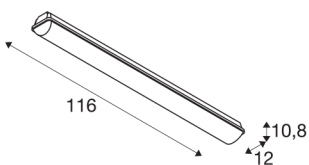

IMPERVA 120 CW

LED Outdoor wall and ceiling light, IP66, grey, 3000K

The functional wall and ceiling light has a diffuser which creates a pleasant light distribution. The luminaire was designed with powerful LEDs and is available in several lengths. The IP luminaire can be fitted with a warm white or cool white LEDs as required. Thanks to the built-in ballast, the luminaire is ready for direct connection to the 230V mains voltage supply.

TECHNICAL DATA

| | |
|-------------------------------------|------------------------|
| Item no.: | 1001314 |
| Primary nominal voltage | 220-240V ~50/60Hz mA/V |
| Secondary power / secondary voltage | 700mA |
| Length | 116 cm |
| Width | 12 cm |
| Height | 10.8 cm |
| Net weight | 2.288 kg |
| Gross weight | 2.536 kg |
| IP Code | IP 66 |
| Safety class | I |
| Impact resistance class | IK08 |
| Assembly | Surface |
| Assembly details | Ceiling,Wall |
| Number of through-wires | 45 |
| Wattage | 40 W |
| Lumen | 4600 lm |
| Colour temperature | 3000 Kelvin |
| Beam angle | 120 ° |
| Color | grey |
| CRI | 80 |
| LXXBXX data | L70B50 |
| Minimum ambient temperature | -20 °C |