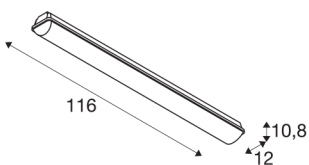

IMPERVA 120 CW

LED Outdoor wall and ceiling light, IP66, grey, 4000K

The functional wall and ceiling light has a diffuser which creates a pleasant light distribution. The luminaire was designed with powerful LEDs and is available in several lengths. The IP luminaire can be fitted with a warm white or cool white LEDs as required. Thanks to the built-in ballast, the luminaire is ready for direct connection to the 230V mains voltage supply.

TECHNICAL DATA

Item no.:	1001315
Primary nominal voltage	220-240V ~50/60Hz mA/V
Secondary power / secondary voltage	700mA
Length	116 cm
Width	12 cm
Height	10.8 cm
Net weight	2.278 kg
Gross weight	2.512 kg
IP Code	IP 66
Safety class	I
Impact resistance class	IK08
Assembly	Surface
Assembly details	Ceiling, Wall
Number of through-wires	45
Wattage	40 W
Lumen	5095 lm
Colour temperature	4000 Kelvin
Beam angle	120 °
Color	grey
CRI	80
LXXBXX data	L70B50
Minimum ambient temperature	-20 °C