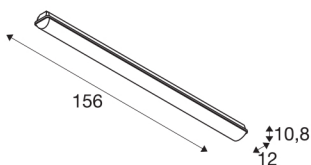

## IMPERVA 150 CW

LED Outdoor wall and ceiling light, IP66, grey, 4000K

The functional wall and ceiling light has a diffuser which creates a pleasant light distribution. The luminaire was designed with powerful LEDs and is available in several lengths. The IP luminaire can be fitted with a warm white or cool white LEDs as required. Thanks to the built-in ballast, the luminaire is ready for direct connection to the 230V mains voltage supply.

## TECHNICAL DATA

Item no.:	1001317
Primary nominal voltage	220-240V ~50/60Hz mA/V
Secondary power / secondary voltage	1050mA
Length	156 cm
Width	12 cm
Height	10.8 cm
Net weight	3.002 kg
Gross weight	3.374 kg
IP Code	IP 66
Safety class	I
Impact resistance class	IK08
Assembly	Surface
Assembly details	Ceiling, Wall
Number of through-wires	30
Wattage	55 W
Lumen	7600 lm
Colour temperature	4000 Kelvin
Beam angle	120 °
Color	grey
CRI	80
LXXBXX data	L70B50
Minimum ambient temperature	-20 °C