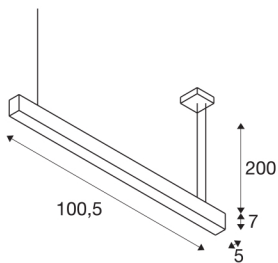

GLENOS

professional pendant, LED, 3000K, black, 1 m, 43W

The GLENOS pendant with a high-performance LED strip gives you a powerful, top-class LED lighting. The pendants are available in several lengths and colour variants and are fitted with a 2.50 m connection lead, which can be shortened individually. The GLENOS pendant is ready to connect to the 230 V mains supply thanks to the dimmable LED driver.

TECHNICAL DATA

Item no.:	1001400
Number of different light outlets	1
Primary nominal voltage	220-240V ~50/60Hz mA/V
Secondary power / secondary voltage	1000mA
Length	105 cm
Pendant length	200 cm
Width	5 cm
Height	7 cm
Net weight	2.411 kg
Gross weight	3.031 kg
IP Code	IP 20
Safety class	I
Assembly	Surface
Assembly details	Ceiling
Dimmable	Yes
Dimming technology	1-10V
Wattage	43 W
Lumen	2850 lm
Colour temperature	3000 Kelvin
Color	black
CRI	80
UGR ≤	28