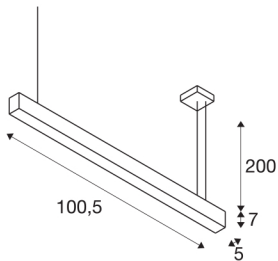

## GLENOS

professional pendant, LED, 4000K, black, 1 m, 43W

The GLENOS pendant with a high-performance LED strip gives you a powerful, top-class LED lighting. The pendants are available in several lengths and colour variants and are fitted with a 2.50 m connection lead, which can be shortened individually. The GLENOS pendant is ready to connect to the 230 V mains supply thanks to the dimmable LED driver.

## TECHNICAL DATA

Item no.:	1001403
Number of different light outlets	1
Primary nominal voltage	220-240V ~50/60Hz mA/V
Secondary power / secondary voltage	1000mA
Length	105 cm
Pendant length	200 cm
Width	5 cm
Height	7 cm
Net weight	2.439 kg
Gross weight	2.953 kg
IP Code	IP 20
Safety class	I
Assembly	Surface
Assembly details	Ceiling
Dimmable	Yes
Dimming technology	1-10V
Wattage	43 W
Lumen	3300 lm
Colour temperature	4000 Kelvin
Color	black
CRI	80
UGR ≤	28