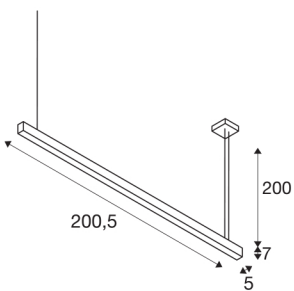

GLENOS

professional pendant, LED, 3000K, black, 2 m, 85W

The GLENOS pendant with a high-performance LED strip gives you a powerful, top-class LED lighting. The pendants are available in several lengths and colour variants and are fitted with a 2.50 m connection lead, which can be shortened individually. The GLENOS pendant is ready to connect to the 230 V mains supply thanks to the dimmable LED driver.

TECHNICAL DATA

| | |
|-------------------------------------|------------------------|
| Item no.: | 1001406 |
| Number of different light outlets | 1 |
| Primary nominal voltage | 220-240V ~50/60Hz mA/V |
| Secondary power / secondary voltage | 1000mA |
| Length | 205 cm |
| Pendant length | 200 cm |
| Width | 5 cm |
| Height | 7 cm |
| Net weight | 4.544 kg |
| Gross weight | 5.412 kg |
| IP Code | IP 20 |
| Safety class | I |
| Assembly | Surface |
| Assembly details | Ceiling |
| Dimmable | Yes |
| Dimming technology | 1-10V |
| Wattage | 85 W |
| Lumen | 5700 lm |
| Colour temperature | 3000 Kelvin |
| Color | black |
| CRI | 80 |
| UGR ≤ | 28 |