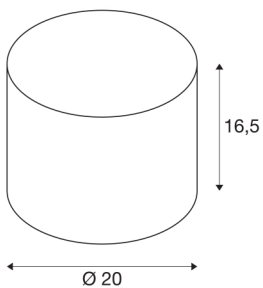

## FENDA shade Ø 20cm

round, black

FENDA lamp shade with 165 mm diameter and 200 mm height in black.

### TECHNICAL DATA

Item no.:	1001451
Height	16.5 cm
Diameter	20 cm
Net weight	0.185 kg
Gross weight	0.395 kg
IP Code	IP 20
Color	black
BIG WHITE Page	218