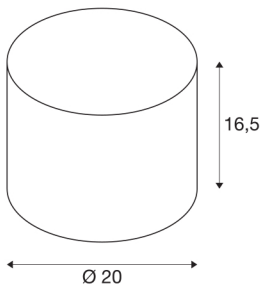

FENDA shade Ø 20cm

round, black/copper

FENDA lamp shade with 165 mm diameter and 200 mm height in black/ copper.

TECHNICAL DATA

Item no.:	1001452
Height	16.5 cm
Diameter	20 cm
Net weight	0.198 kg
Gross weight	0.409 kg
IP Code	IP 20
Color	copper
BIG WHITE Page	218