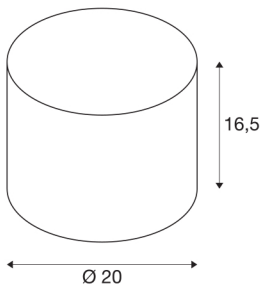

## FENDA shade Ø 20cm

round, white

FENDA lamp shade, 165 mm in diameter and 200 mm high in white

### TECHNICAL DATA

Item no.:	1001453
Height	16.5 cm
Diameter	20 cm
Net weight	0.205 kg
Gross weight	0.403 kg
IP Code	IP 20
Color	white
BIG WHITE Page	218